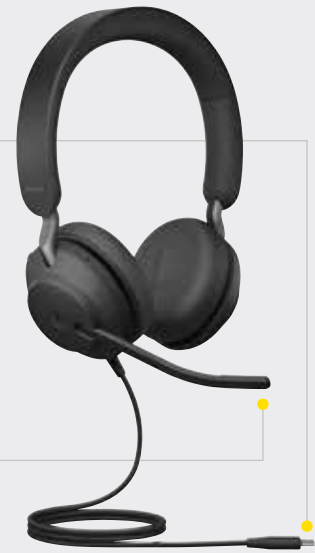

1. Plug the Jabra Evolve2 40 into either a USB A or USB C port on your computer (depending on the USB variant of the headset).

2. Position the microphone near your mouth.

HOW TO USE

▶ || Push x1

🔊+ Push x1