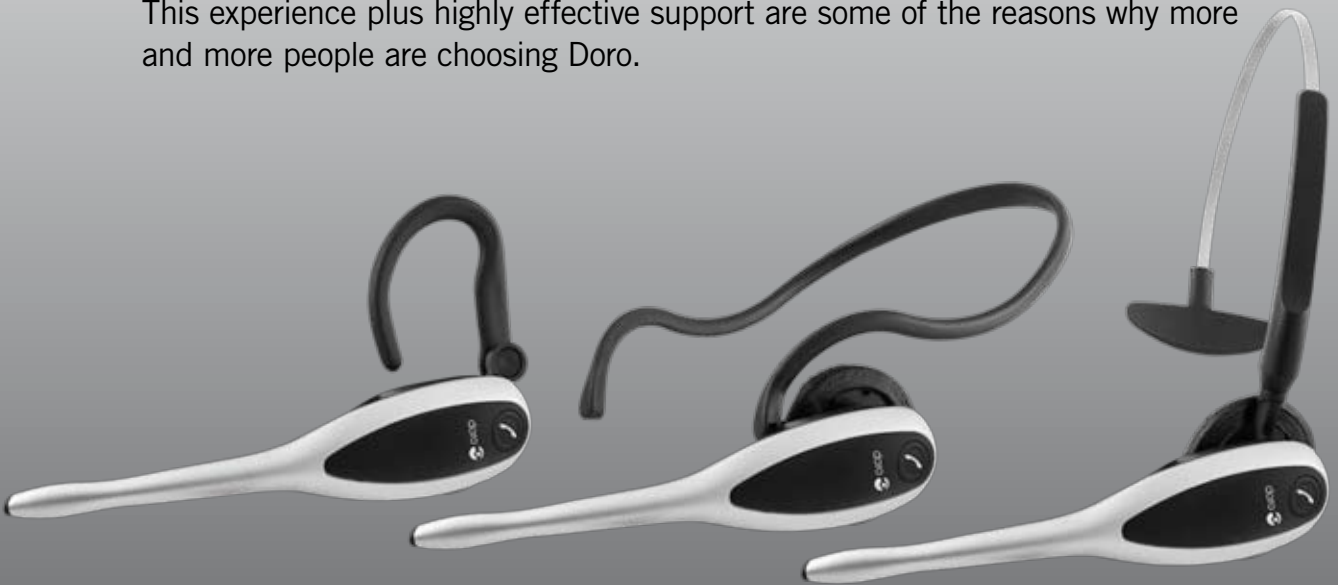

Exceptional performance, by design

Thirty years of experience builds quality. We have always aimed to develop easy-to-use products of top quality at a reasonable price. We have developed telecom products for over 30 years, and worked with DECT technology for over 15 years. This experience plus highly effective support are some of the reasons why more and more people are choosing Doro.