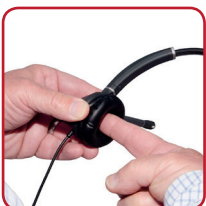

# VERSO

Freedom to switch from monaural to binaural to suit the way you work

‘Adapt to your environment’

LARGER 50MM DIAMETER, HIGH COMFORT, BACKGROUND NOISE REDUCING EAR CUSHION

NOISE-CANCELLING MICROPHONE

SUPER COMFORT TOP HEAD CUSHIONS

ADJUSTABLE HEADBAND

RATCHET STOP BOOM ARM

## FEATURES

- Designed, engineered and tested in the UK for peace of mind
- Unique design, enables quick and easy change from monaural to binaural headband
- Robust construction with “soft feel” finish
- Noise cancelling high clarity microphone system
- ‘Put and Stay’ boom arm with smooth ratchet system - holds boom in chosen position
- Wideband enabled - (future proofing for better sound on standard office telephones, soft phones and VOIP)
- Sure Fit headband with super comfort top head cushions and numbered stops to allow you to find your favoured headband size
- High comfort, background noise reducing, 50mm diameter plain leatherette ear cushions - optimised for comfort
- Industry standard Plantronics compatible quick disconnect - compatible with all phone systems
- Comes with headset storage bag, user guide and clothing clip
- 2 years warranty - buy with confidence